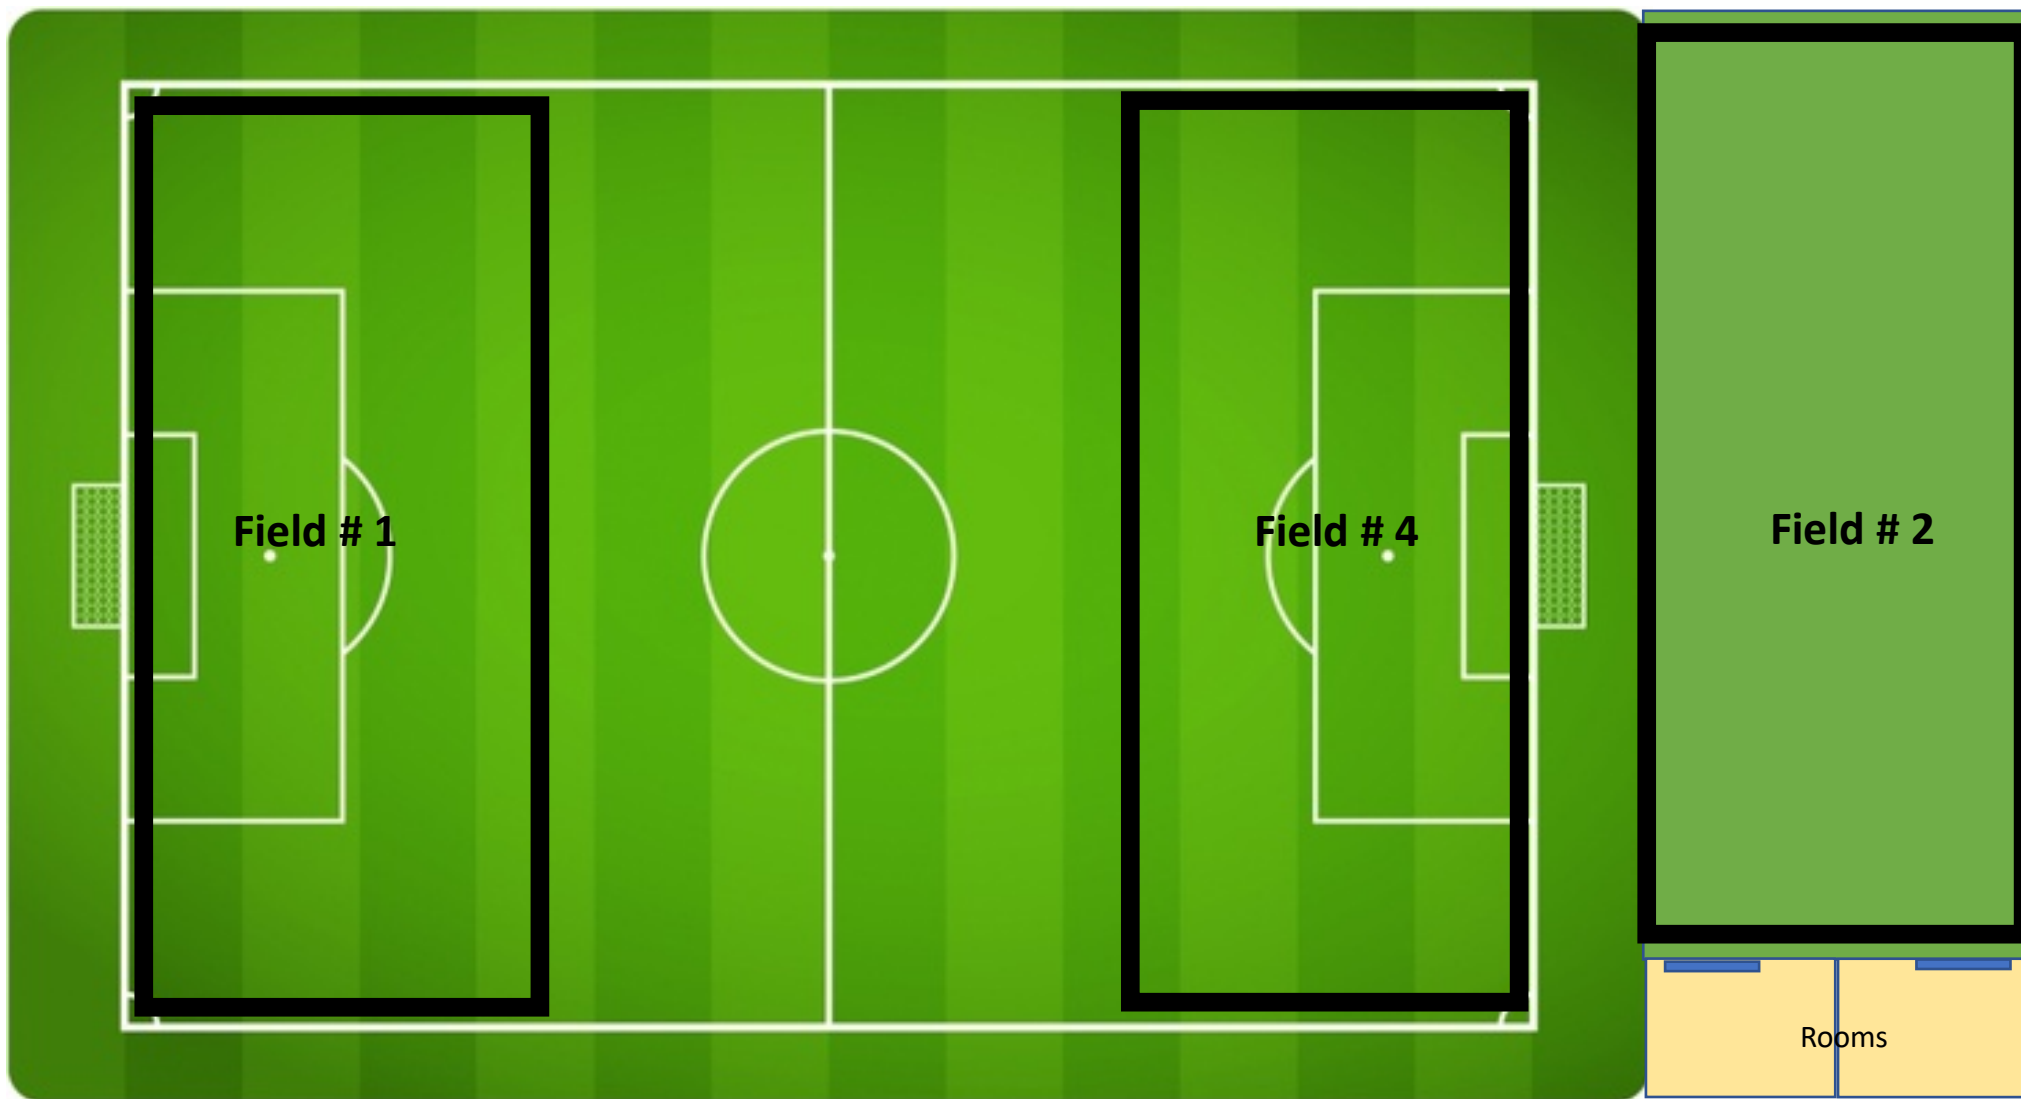

U5 field map at Sports TC

2018-19 indoor soccer

REMINDERS:

- Only clean, dry shoes for EVERYONE on the field
- Water in water bottle permitted on the field
- NO food/snacks or beverages (no coffee) allowed past the lobby

Door to front lobby

Garage doors

Rooms

NOTE: map is not to scale

Spectator viewing areas:

- between field areas
- behind mesh along the far wall (opposite the doors/garage doors)